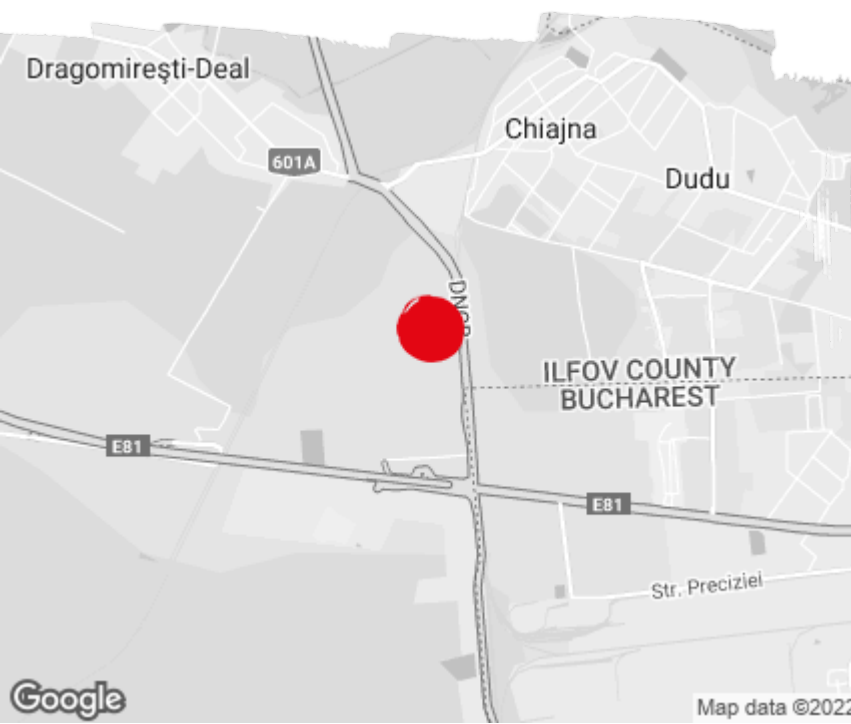

Office to let

Building A - Mega Distribution Outlet

Bucharest, 13 Bucharest Ring Road

Building information

Building status	Existing
Year of construction	2017
Total building area	6 000 sq m

Commercial terms

Office space*	after login *
Service charge*	after login *
Availability	after login *

* Asking terms for m²/month

Location